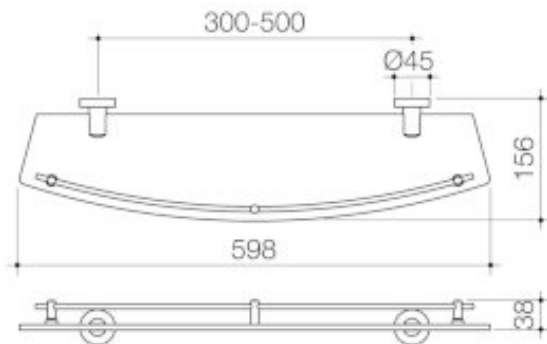

© COPYRIGHT 2014 - CAROMA INDUSTRIES LIMITED

*All price are recommended retail inclusive of GST in AUD. To be used as a guide only, prices may vary between model variations, and are subject to change without notice. A number of brands and products on this page are the subject of registered trade marks, register designs and/or registered patents. View full disclaimer on specify.caroma.com.au