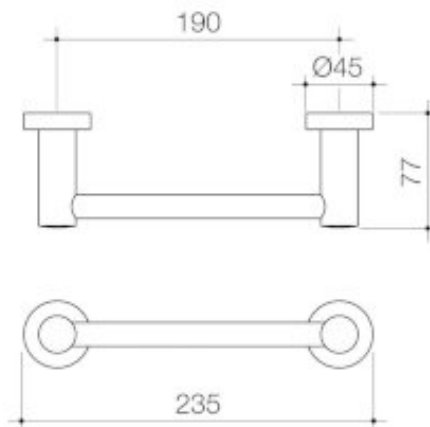

The below products have been shared with you through the Caroma Specify website.

Visit specify.caroma.com.au to find more inspirational and innovative bathroom products.

CAROMA

COSMO METAL HAND TOWEL RAIL 200MM

PRODUCT CODES

308128C	Cosmo Metal Hand Towel Rail 200mm	\$68.92*
---------	-----------------------------------	----------

© COPYRIGHT 2014 - CAROMA INDUSTRIES LIMITED

*All price are recommended retail inclusive of GST in AUD. To be used as a guide only, prices may vary between model variations, and are subject to change without notice. A number of brands and products on this page are the subject of registered trade marks, register designs and/or registered patents. View full disclaimer on specify.caroma.com.au