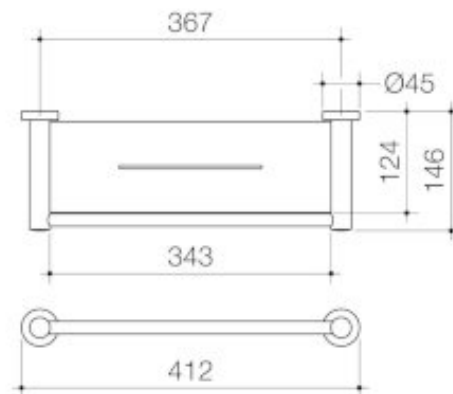

© COPYRIGHT 2014 - CAROMA INDUSTRIES LIMITED

*All price are recommended retail inclusive of GST in AUD. To be used as a guide only, prices may vary between model variations, and are subject to change without notice. A number of brands and products on this page are the subject of registered trade marks, register designs and/or registered patents. View full disclaimer on specify.caroma.com.au