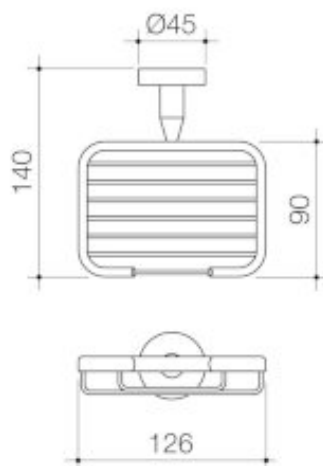

© COPYRIGHT 2014 - CAROMA INDUSTRIES LIMITED

*All price are recommended retail inclusive of GST in AUD. To be used as a guide only, prices may vary between model variations, and are subject to change without notice. A number of brands and products on this page are the subject of registered trade marks, register designs and/or registered patents. View full disclaimer on specify.caroma.com.au