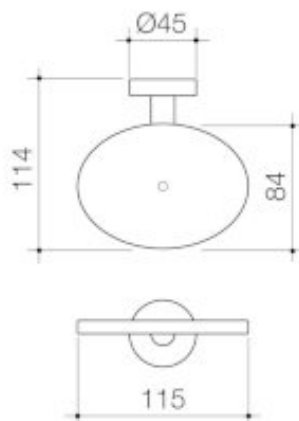

PRODUCT CODES

304128C	Cosmo Metal Soap Holder	\$57.88*
304128B	Cosmo Metal Soap Holder Black	\$57.88*

© COPYRIGHT 2014 - CAROMA INDUSTRIES LIMITED

*All price are recommended retail inclusive of GST in AUD. To be used as a guide only, prices may vary between model variations, and are subject to change without notice. A number of brands and products on this page are the subject of registered trade marks, register designs and/or registered patents. View full disclaimer on specify.caroma.com.au