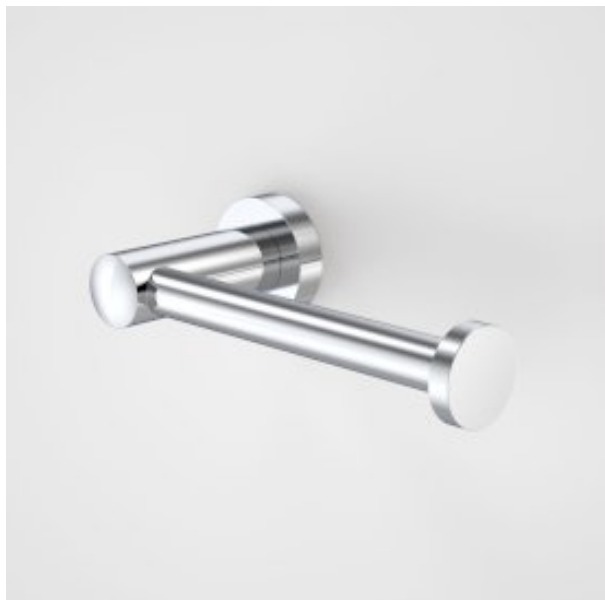

The below products have been shared with you through the Caroma Specify website.

Visit specify.caroma.com.au to find more inspirational and innovative bathroom products.

CAROMA

COSMO METAL TOILET ROLL HOLDER

Contemporary style doesn't have to mean edges and angles with the Caroma Cosmo Accessory range. Offering a stylish design with smooth, clean lines at a surprisingly economical price, Cosmo Accessories create the perfect finishing touch for any bathroom.

- Smooth clean lines to suit modern bathrooms - Metal construction ensures durability - Dual fixings for added strength - Suitable to be installed in all plastered and tiled bathrooms - Polished chrome finish - Designed to suit the Cosmo range of basins and toilet suites

PRODUCT CODES

303128C	Cosmo Metal Toilet Roll Holder	\$59.36*
303128B	Cosmo Metal Toilet Roll Holder Black	\$59.36*