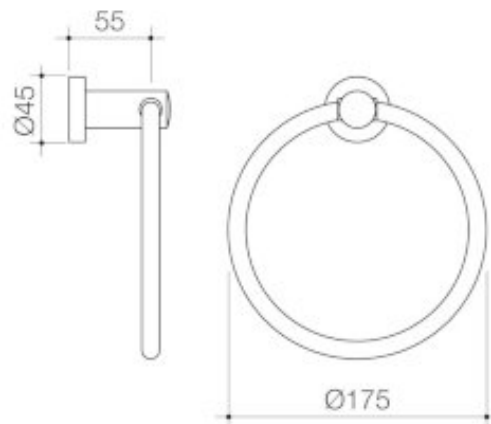

The below products have been shared with you through the Caroma Specify website.

Visit specify.caroma.com.au to find more inspirational and innovative bathroom products.

CAROMA

COSMO METAL TOWEL RING

Contemporary style doesn't have to mean edges and angles with the Caroma Cosmo Accessory range. Offering a stylish design with smooth, clean lines at a surprisingly economical price, Cosmo Accessories create the perfect finishing touch for any bathroom.

- Smooth clean lines to suit modern bathrooms - Metal construction ensures durability - Suitable to be installed in all plastered and tiled bathrooms - Stylish black finish

PRODUCT CODES

305102B	Cosmo Metal Towel Ring Black	\$53.45*
305102C	Cosmo Metal Towel Ring	\$53.45*