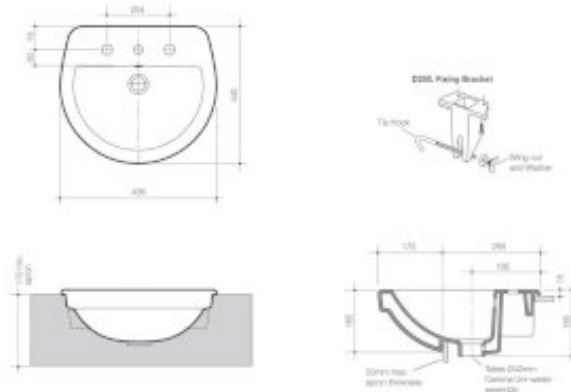

COSMO SEMI RECESSED BASIN

VISIT SPECIFY.CAROMA.COM.AU

The below products have been shared with you through the Caroma Specify website.

Visit specify.caroma.com.au to find more inspirational and innovative bathroom products.

COSMO SEMI RECESSED BASIN

Ideal for narrow counter tops, The Caroma Cosmo semi recessed basin is economical whilst offering an elegant design feature in the bathroom.

- Available with 1 or 3 tap holes - 500x440mm, Bowl capacity 4 litres - Supplied with overflow - Includes flush-fitting coloured plug and waste - Vitreous china, white only

PRODUCT CODES

864035W	Cosmo Semi Recessed Basin - 3TH	$361.60*
864015W	Cosmo Semi Recessed Basin 1TH	$361.60*