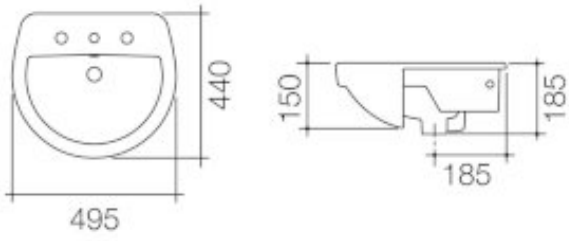

COSMO SEMI RECESSED BASIN

Ideal for narrow counter tops, The Caroma Cosmo semi recessed basin is economical whilst offering an elegant design feature in the bathroom.

- Available with 1 or 3 tap holes - 500x440mm, Bowl capacity 4 litres - Supplied with overflow - Includes flush-fitting coloured plug and waste - Vitreous china, white only

PRODUCT CODES

864035W	Cosmo Semi Recessed Basin - 3TH	\$361.60*
864015W	Cosmo Semi Recessed Basin 1TH	\$361.60*

*Reference must be made to the AS 1425.1:2008 and 1 to confirm installation requirements.
All dimensions are in millimetres and are subject to normal manufacturing variations. Caroma pursues a policy of continuing improvement in design and performance of its products. The right is reserved to any specifications without notice.