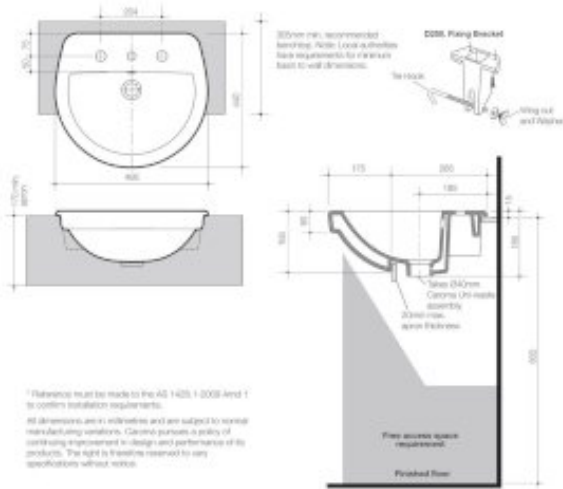

COSMO SEMI RECESSED BASIN

VISIT SPECIFY.CAROMA.COM.AU

The below products have been shared with you through the Caroma Specify website.

Visit specify.caroma.com.au to find more inspirational and innovative bathroom products.

COSMO SEMI RECESSED BASIN

Ideal for narrow counter tops, The Caroma Cosmo semi recessed basin is economical whilst offering an elegant design feature in the bathroom.

- Available with 1 or 3 tap holes - 500x440mm, Bowl capacity 4 litres - Supplied with overflow - Includes flush-fitting coloured plug and waste - Vitreous china, white only

PRODUCT CODES

864035W	Cosmo Semi Recessed Basin - 3TH	$361.60*
864015W	Cosmo Semi Recessed Basin 1TH	$361.60*