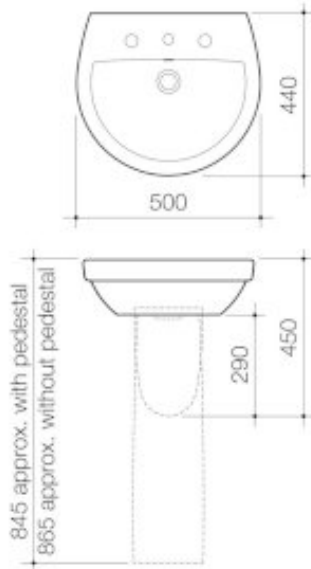

© COPYRIGHT 2014 - CAROMA INDUSTRIES LIMITED

*All price are recommended retail inclusive of GST in AUD. To be used as a guide only, prices may vary between model variations, and are subject to change without notice. A number of brands and products on this page are the subject of registered trade marks, register designs and/or registered patents. View full disclaimer on specify.caroma.com.au