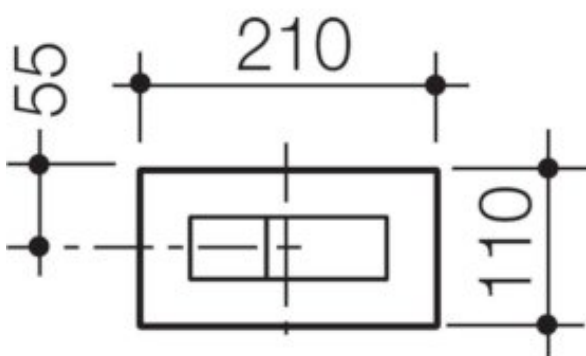

The below products have been shared with you through the Caroma Specify website.

Visit specify.caroma.com.au to find more inspirational and innovative bathroom products.

CAROMA

INVISI SERIES II® RECTANGULAR DUAL FLUSH PLATE & BUTTONS (METAL)

The timeless classic shape of Invisi Series II® Oval Buttons blend easily into a wide array of bathroom designs. Invisi Series II® Buttons can be installed on the wall above the toilet, on a benchtop or counter.

- Rectangular pneumatic buttons with small face plate - Fully concealed fixing - Available in chrome or satin - Provides complete service access to the Invisi Series II cistern

PRODUCT CODES

237020C	Invisi Series II® Rectangle Dual Flush Plate & Buttons (Metal) Chrome	\$380.94*
237020S	Invisi Series II® Rectangle Dual Flush Plate & Buttons (Metal) Satin	\$380.94*