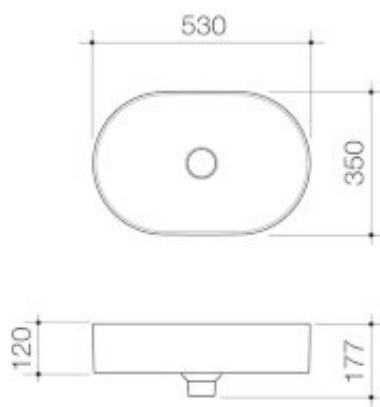

© COPYRIGHT 2014 - CAROMA INDUSTRIES LIMITED

*All price are recommended retail inclusive of GST in AUD. To be used as a guide only, prices may vary between model variations, and are subject to change without notice. A number of brands and products on this page are the subject of registered trade marks, register designs and/or registered patents. View full disclaimer on specify.caroma.com.au