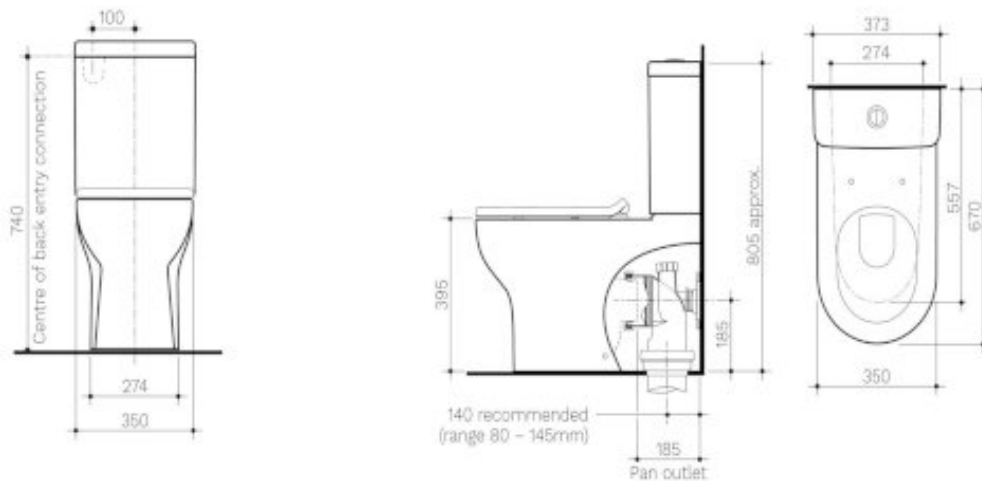

CLARK

ROUND BACK TO WALL TOILET SUITE

Take some time out on your very own alone throne...Our CLARK Back to Wall toilet suites are the best seat in the house! - Includes quick release, soft close seat and chrome flush button. - Matte Black or Matte White flush buttons also available as optional extra CL60007.W (white) and CL60007.B (black) - Universal Trap suitable for both S and P Trap installations - Available with Bottom Inlet cistern or Back Entry cistern - Vitreous China

- WELS 4 star 4.5/3L (3.5L avg/flush) - Back entry cistern - Universal trap for both S and P trap installations - Includes quick release, soft close seat - Chrome flush button included - Optional Matte Black or Matte White flush button available CL60007.W (white) and CL60007.B (black) - Vitreous China

PRODUCT CODES

CL30010.W4S Round Back To Wall Toilet Suite - Back Entry (Slimline Seat) \$676.59*

CL30009.W4S Round Back To Wall Toilet Suite - Bottom Inlet (Slimline Seat) \$676.59*

© COPYRIGHT 2014 - CAROMA INDUSTRIES LIMITED