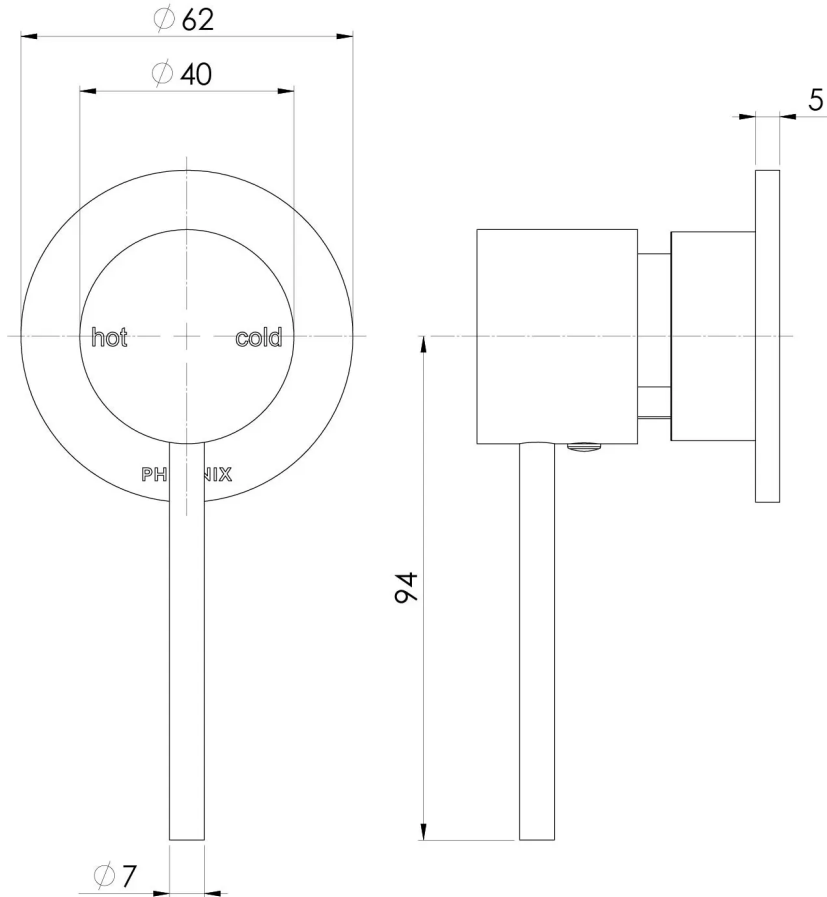

SWITCHMIX

VIVID SLIMLINE SWITCHMIX SHOWER / WALL MIXER 60MM BACKPLATE FIT-OFF KIT

SPECIFICATIONS

AVAILABLE IN

VS2807-00
Chrome

VS2807-40
Brushed Nickel

VS2807-31
Brushed Carbon

VS2807-10
Matte Black

VS2807-12
Brushed Gold

INFORMATION

Temperature Rating
1 - 75°C

Pressure Rating
150 - 500kPa

MAINTENANCE AND CARE:

- All surfaces should be cleaned with mild liquid detergent or soap and water.
- Do not use cream cleaners or citrus based cleaning products, as they are abrasive.
- Use of unsuitable cleaning agents may damage the surface.
- Any damage caused in this way will not be covered by warranty.

Please visit <https://www.phoenixtapware.com.au/warranty> to view the full warranty

While we aim to ensure the specifications shown are correct at time of printing, Phoenix Tapware reserves the right to make modifications without prior notice. Always use the physical product measurements for mark-ups and roughing-in as the line drawing shown may differ from the actual product over time. All measurements are shown in millimetres. Colours may vary from image shown.

Ph: +61 3 9780 4200
09/10/2023
phoenixtapware.com.au