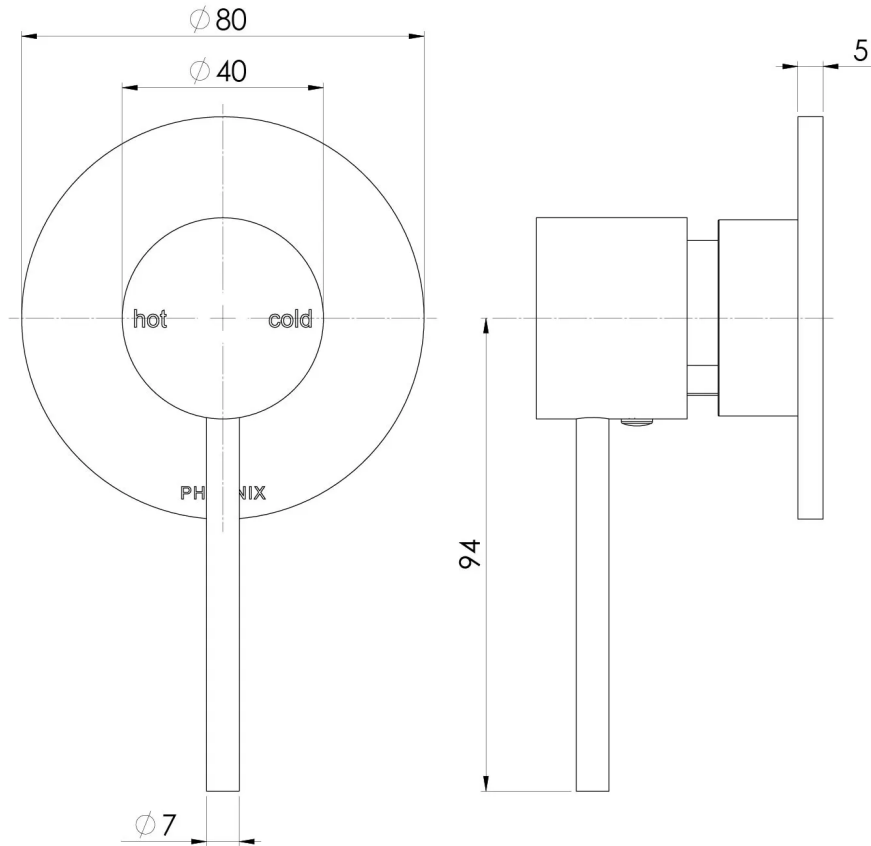

SWITCHMIX

VIVID SLIMLINE SWITCHMIX SHOWER / WALL MIXER FIT-OFF KIT

SPECIFICATIONS

AVAILABLE IN

VS2805-00
Chrome

VS2805-40
Brushed Nickel

VS2805-31
Brushed Carbon

VS2805-10
Matte Black

Please visit <https://www.phoenixtapware.com.au/warranty> to view the full warranty

While we aim to ensure the specifications shown are correct at time of printing, Phoenix Tapware reserves the right to make modifications without prior notice. Always use the physical product measurements for mark-ups and roughing-in as the line drawing shown may differ from the actual product over time. All measurements are shown in millimetres. Colours may vary from image shown.