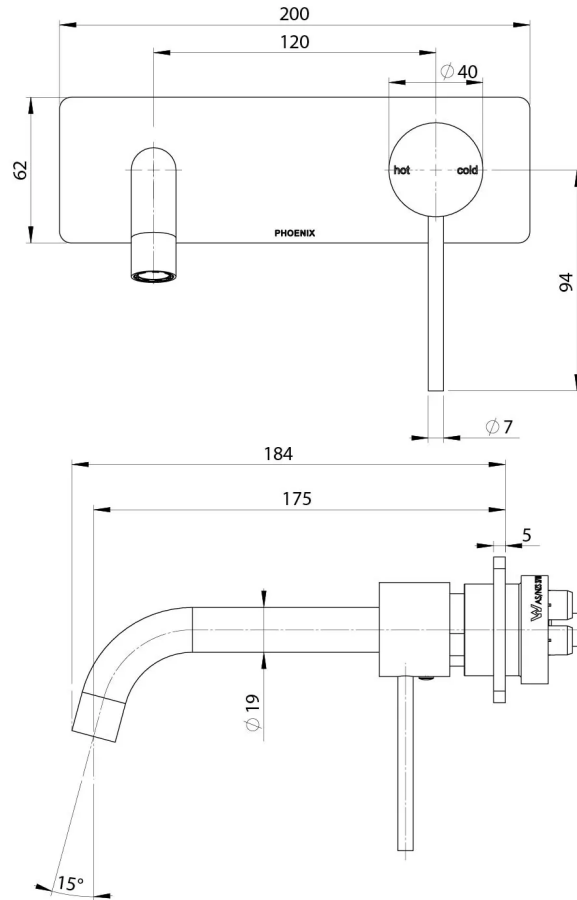

SWITCHMIX

VIVID SLIMLINE SWITCHMIX WALL BASIN / BATH MIXER SET 180MM FIT-OFF KIT

SPECIFICATIONS

AVAILABLE IN

VS2812-00
Chrome

VS2812-40
Brushed Nickel

VS2812-31
Brushed Carbon

VS2812-10
Matte Black

Please visit <https://www.phoenixtapware.com.au/warranty> to view the full warranty

While we aim to ensure the specifications shown are correct at time of printing, Phoenix Tapware reserves the right to make modifications without prior notice. Always use the physical product measurements for mark-ups and roughing-in as the line drawing shown may differ from the actual product over time. All measurements are shown in millimetres. Colours may vary from image shown.