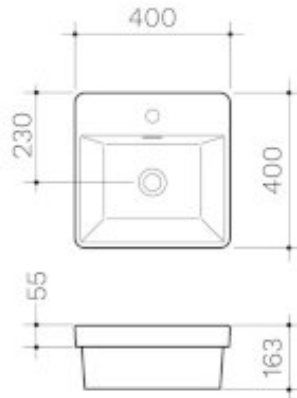

SQUARE INSET BASIN WITH TAP LANDING 400MM

VISIT SPECIFY.CAROMA.COM.AU

The below products have been shared with you through the Caroma Specify website.

Visit specify.caroma.com.au to find more inspirational and innovative bathroom products.

CLARK

SQUARE INSET BASIN WITH TAP LANDING 400MM

So Square's your thing? We love it too! CLARK Square 400mm wide Inset Basin. Chrome Pop-up Plug & Waste included as standard. Matte Black Pop-up Plug & Waste available as optional extra. Buddy it up with our CLARK tapware. - Integrated overflow; capacity 4.9L to overflow - Ceramic - Includes Chrome Pop-up Plug & Waste - Australian designed & engineered

- 1 Tap Hole - Chrome Pop-up Plug & Waste included - Optional Matte Black Pop-up Plug & Waste available - Integrated overflow - Capacity 4.9 L to overflow - Ceramic

PRODUCT CODES

CL40013.W1	Square Inset Basin with Tap Landing 400mm (1 Tap Hole)	\$310.43*
CL40013.W3	Square Inset Basin with Tap Landing 400mm (3 Tap Hole)	\$310.43*