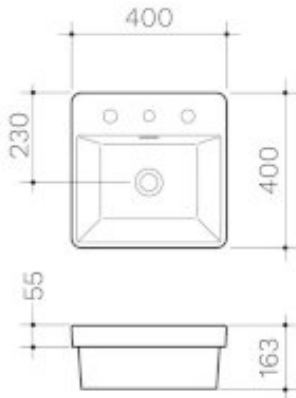

SQUARE INSET BASIN WITH TAP LANDING 400MM

VISIT SPECIFY.CAROMA.COM.AU

The below products have been shared with you through the Caroma Specify website.

Visit specify.caroma.com.au to find more inspirational and innovative bathroom products.

CLARK

SQUARE INSET BASIN WITH TAP LANDING 400MM

So Square's your thing? We love it too! CLARK Square 400mm wide Inset Basin. Chrome Pop-up Plug & Waste included as standard. Matte Black Pop-up Plug & Waste available as optional extra. Buddy it up with our CLARK tapware. - Integrated overflow; capacity 4.9L to overflow - Ceramic - Includes Chrome Pop-up Plug & Waste - Australian designed & engineered

- 1 Tap Hole - Chrome Pop-up Plug & Waste included - Optional Matte Black Pop-up Plug & Waste available - Integrated overflow - Capacity 4.9 L to overflow - Ceramic

PRODUCT CODES

CL40013.W1	Square Inset Basin with Tap Landing 400mm (1 Tap Hole)	\$310.43*
CL40013.W3	Square Inset Basin with Tap Landing 400mm (3 Tap Hole)	\$310.43*