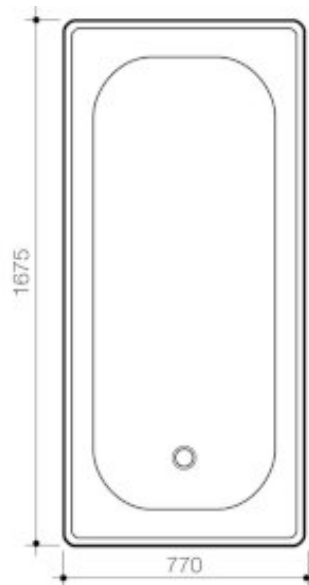

© COPYRIGHT 2014 - CAROMA INDUSTRIES LIMITED

*All price are recommended retail inclusive of GST in AUD. To be used as a guide only, prices may vary between model variations, and are subject to change without notice. A number of brands and products on this page are the subject of registered trade marks, register designs and/or registered patents. View full disclaimer on specify.caroma.com.au