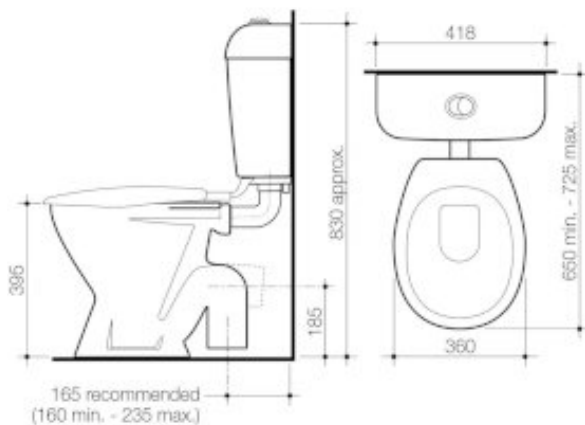

### SYMPHONY CONNECTOR TOILET SUITE

Combining the best in functional and contemporary design, the Symphony toilet suite is the economical choice for any bathroom style

- WELS 4 star rated, 4.5/3L (3.5L avg/flush) - S Trap - Includes standard seat - Bottom inlet cistern - White button assembly - Plastic cistern and flush buttons
- Fixing screws (to wall) included

### PRODUCT CODES

S43111W Symphony Connector Bottom Inlet S Trap Suite \$367.30\*

S43114W Symphony Connector Bottom Inlet P Trap Suite \$367.30\*

© COPYRIGHT 2014 - CAROMA INDUSTRIES LIMITED

\*All price are recommended retail inclusive of GST in AUD. To be used as a guide only, prices may vary between model variations, and are subject to change without notice. A number of brands and products on this page are the subject of registered trade marks, register designs and/or registered patents. View full disclaimer on [specify.caroma.com.au](http://specify.caroma.com.au)