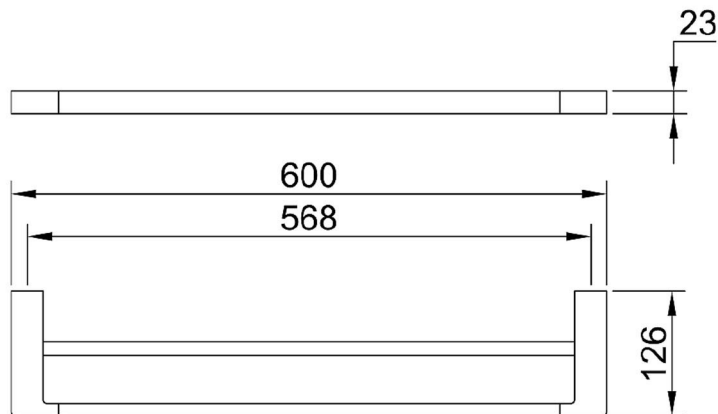

CARE AND MAINTENANCE

- All surfaces should be frequent cleaned with a mixture of mild, pH neutral soap and warm water with a soft cloth
- Do not use abrasive clothes, scouring pads on surfaces
- Do not use harsh cleaning agents i.e. cream cleaners or citrus based cleaners (see cleaning leaflet for comprehensive list)

EN03D