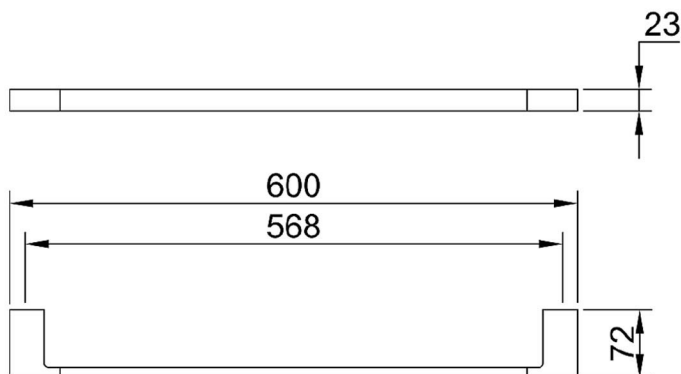

CARE AND MAINTENANCE

- All surfaces should be frequent cleaned with a mixture of mild, pH neutral soap and warm water with a soft cloth
- Do not use abrasive clothes, scouring pads on surfaces
- Do not use harsh cleaning agents i.e. cream cleaners or citrus based cleaners (see cleaning leaflet for comprehensive list)