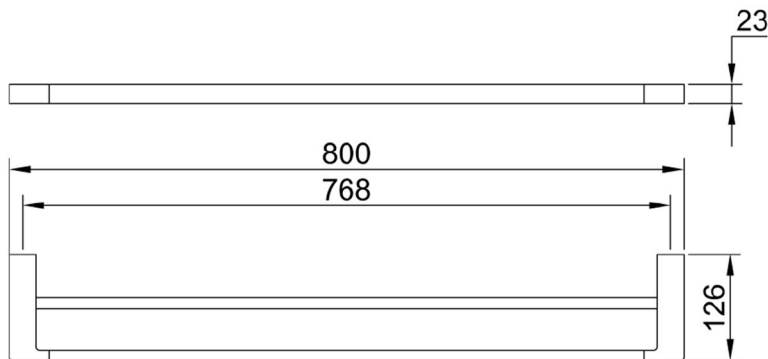

WARRANTY
10 years

*Conditions apply.