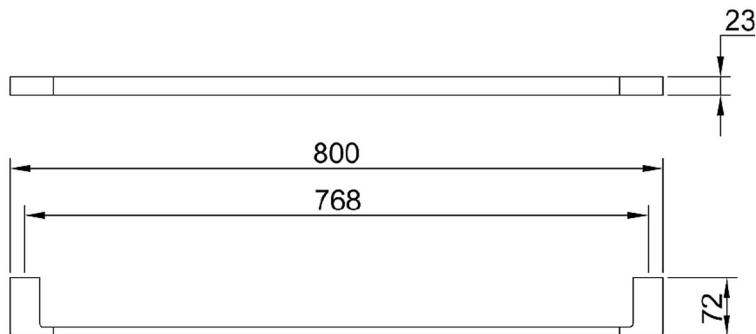

WARRANTY
10 years

*Conditions apply.