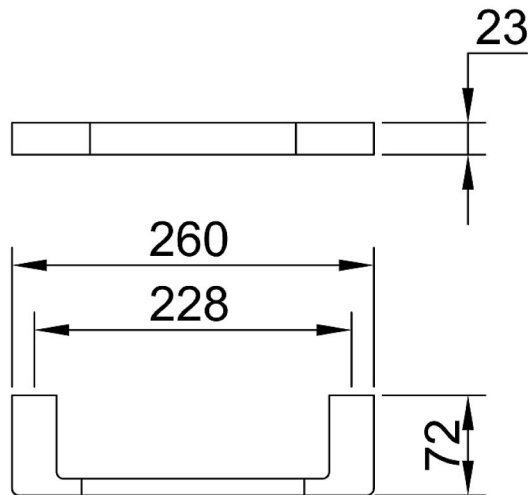

CARE AND MAINTENANCE

- All surfaces should be frequent cleaned with a mixture of mild, pH neutral soap and warm water with a soft cloth
- Do not use abrasive clothes, scouring pads on surfaces
- Do not use harsh cleaning agents i.e. cream cleaners or citrus based cleaners (see cleaning leaflet for comprehensive list)