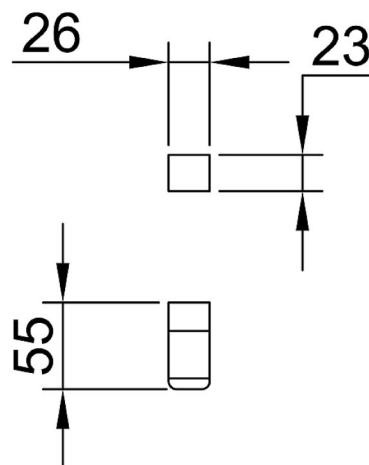

WARRANTY
10 years

*Conditions apply.