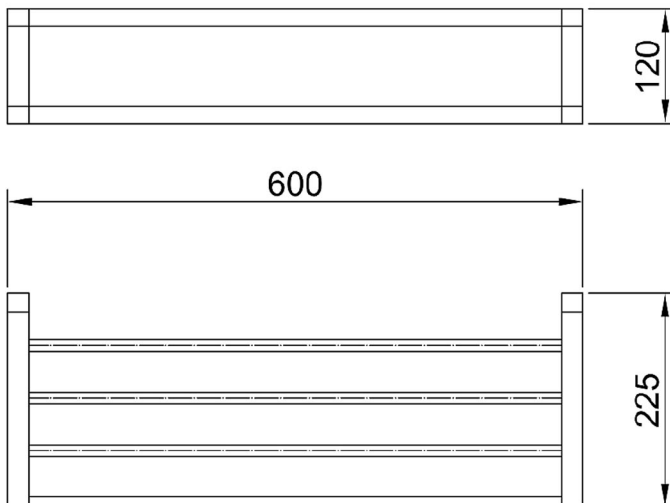

Eneo Towel Rack with Rail 60cm

EN39

Finishes available:

Chrome

Matte
Black
(.MB)

CARE AND MAINTENANCE

- All surfaces should be frequent cleaned with a mixture of mild, pH neutral soap and warm water with a soft cloth
- Do not use abrasive clothes, scouring pads on surfaces
- Do not use harsh cleaning agents i.e. cream cleaners or citrus based cleaners (*see cleaning leaflet for comprehensive list*)

WARRANTY
10 years

*Conditions apply.

streamline

www.streamlineproducts.com.au | Ph: 1300 735 352

Dimensions are in millimeters and are subject to manufacturing variations. Streamline Products reserves the right to vary specifications at any time without notice. Information provided within this specification sheet is correct at the date of printing. Please confirm all particulars with your sales consultant prior to purchase. Version: 1.1 - May 2023