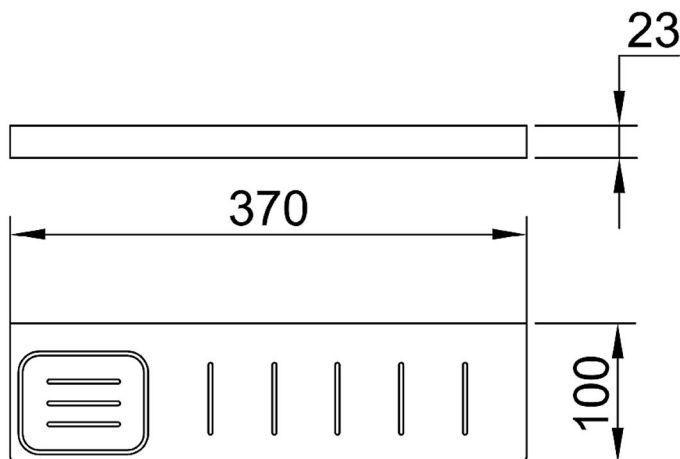

CARE AND MAINTENANCE

- All surfaces should be frequent cleaned with a mixture of mild, pH neutral soap and warm water with a soft cloth
- Do not use abrasive clothes, scouring pads on surfaces
- Do not use harsh cleaning agents i.e. cream cleaners or citrus based cleaners (see cleaning leaflet for comprehensive list)