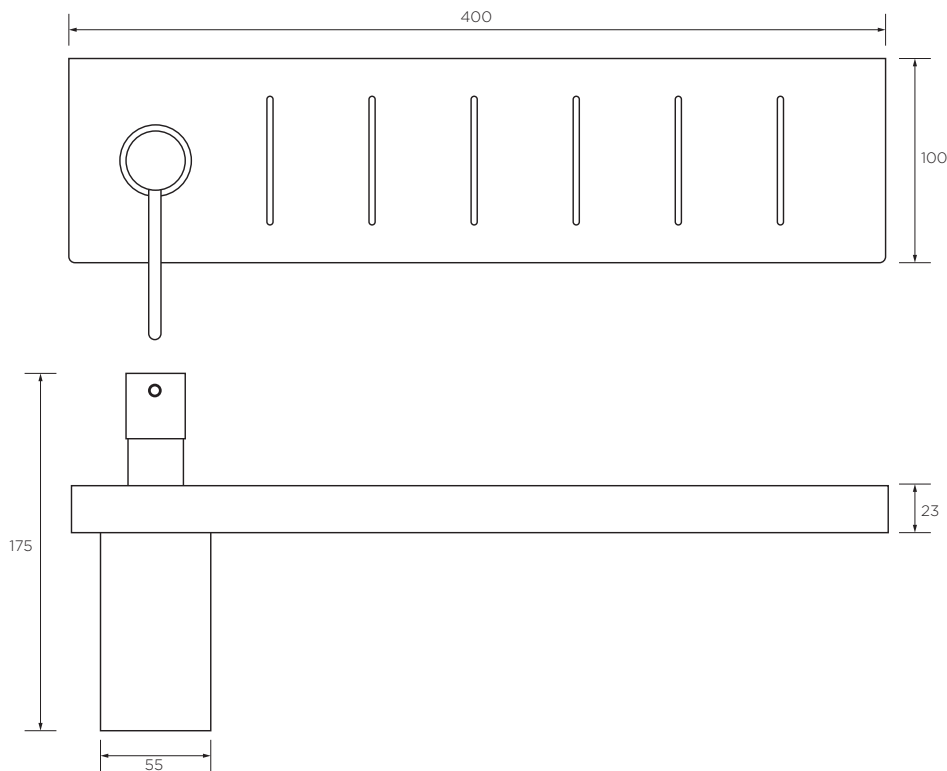

CARE AND MAINTENANCE

- All surfaces should be frequent cleaned with a mixture of mild, pH neutral soap and warm water with a soft cloth
- Do not use abrasive clothes, scouring pads on surfaces
- Do not use harsh cleaning agents i.e. cream cleaners or citrus based cleaners (*see cleaning leaflet for comprehensive list*)