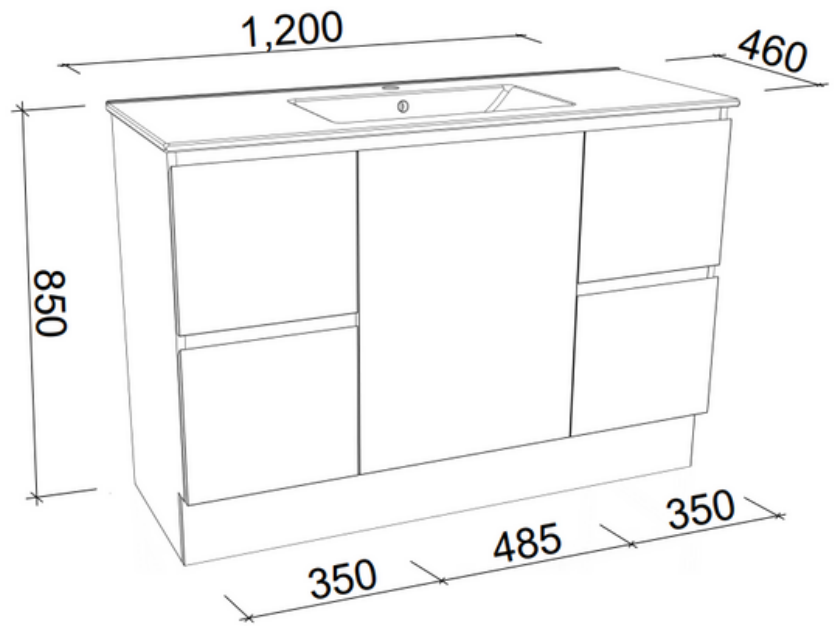

HARMONY BASSINI

by Timberline

Harmony Bassini 1200mm Floor Standing 1 Door 4 Drawer Vanity

ALPHA CERAMIC VANITY TOP

Ceramic vanity tops use porcelain ceramic moulding techniques for a traditional look and feel.