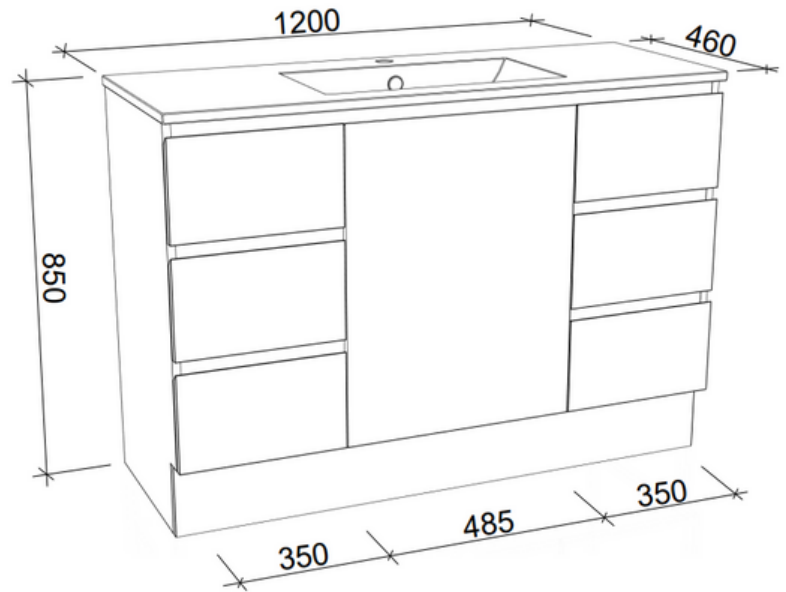

## Harmony Bassini 1200mm Floor Standing 1 Door 6 Drawer Vanity