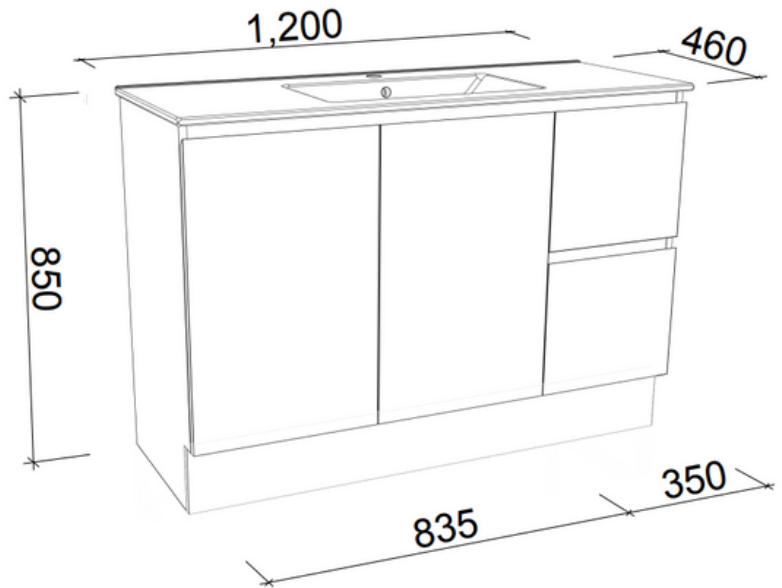

HARMONY BASSINI

by Timberline

Harmony Bassini 1200mm Floor Standing 2 Door 2 Drawer Vanity

ALPHA CERAMIC VANITY TOP

Ceramic vanity tops use porcelain ceramic moulding techniques for a traditional look and feel.