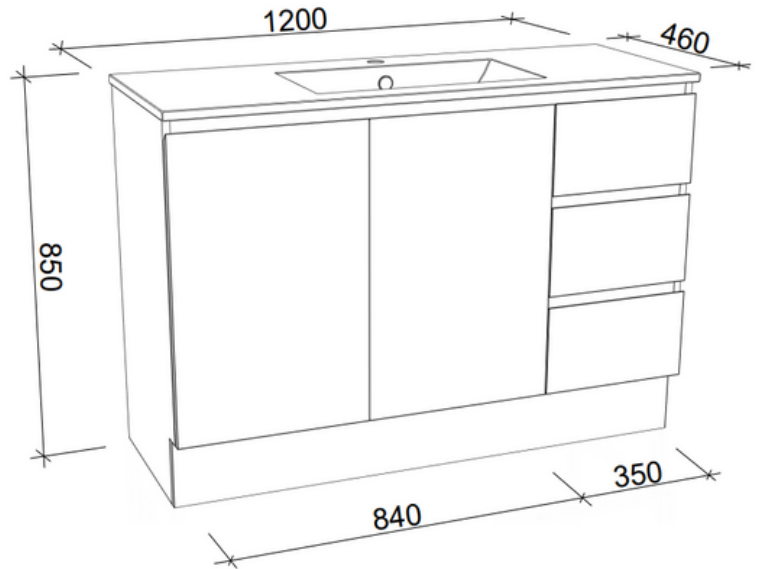

Harmony Bassini 1200mm Floor Standing 2 Door 3 Drawer Vanity

ALPHA CERAMIC VANITY TOP

Ceramic vanity tops use porcelain ceramic moulding techniques for a traditional look and feel.

- Basins come with 1TH only
- Strong, fully glazed ceramic
- Internal Overflow
- 5 year warranty
- Plug and waste, not included