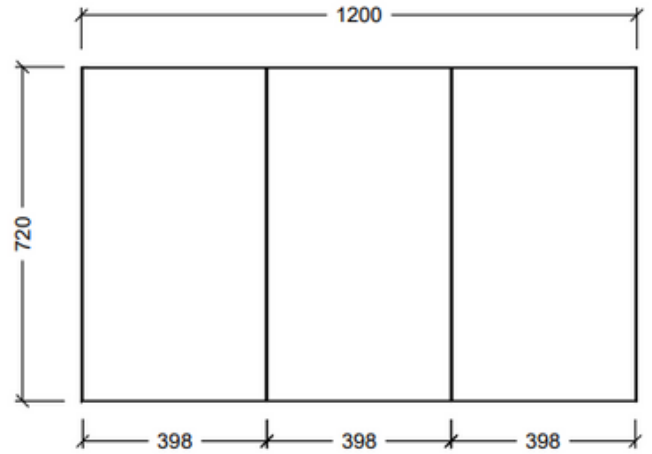

Harmony Bassini 1200mm Shaving Cabinet

INCLUSIONS

- Classic white interior with two adjustable melamine shelves per section
- Durable soft-close doors
- Stylish all glass look – mirror to edge.
- 5 Year Warranty on every cabinet
- 100% Australian Made