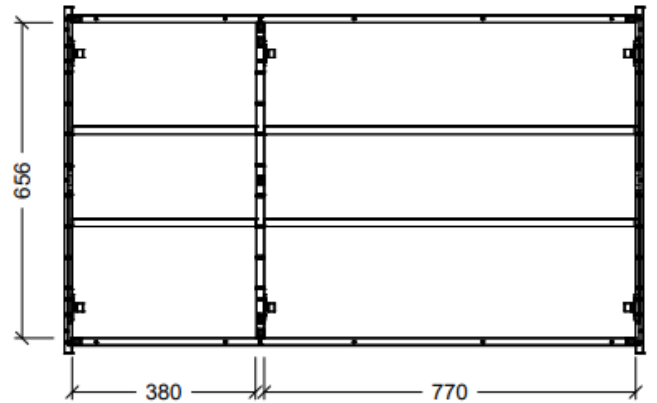

Harmony Bassini 1200mm Shaving Cabinet

INCLUSIONS

- Classic white interior with two adjustable melamine shelves per section
- Durable soft-close doors
- Stylish all glass look – mirror to edge.
- 5 Year Warranty on every cabinet
- 100% Australian Made