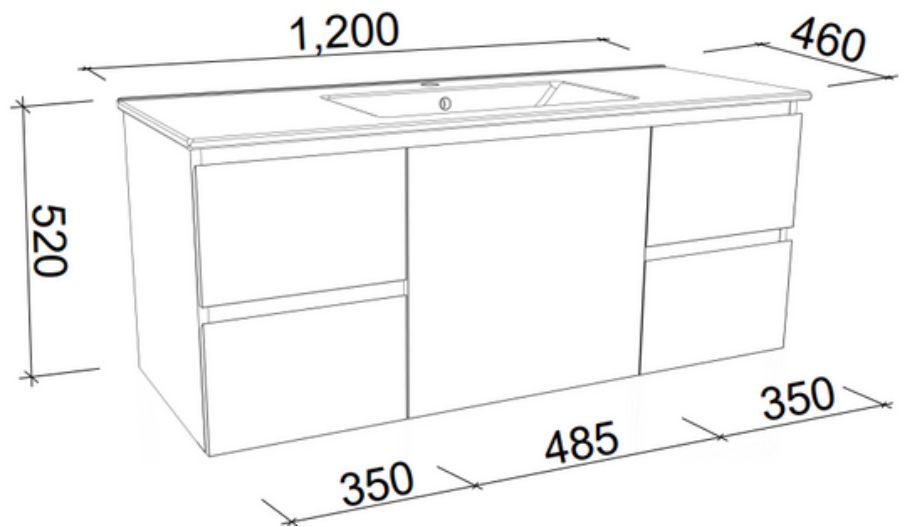

## Harmony Bassini 1200mm Wall Hung 1 Door 4 Drawer Vanity