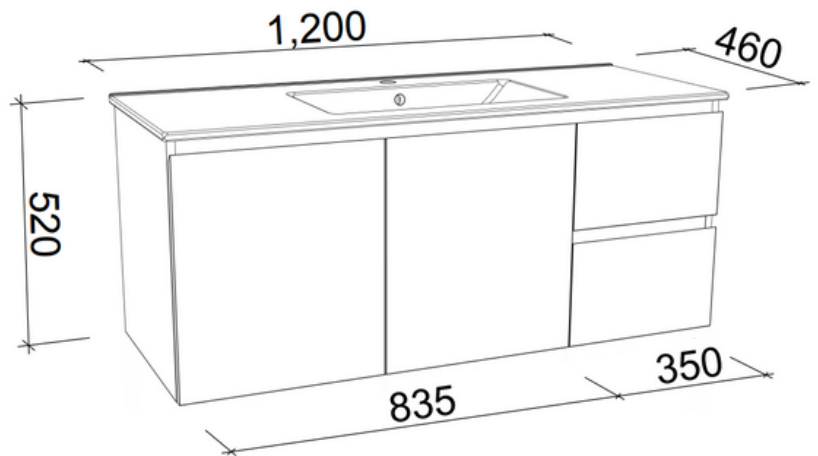

**Harmony Bassini 1200mm Wall Hung 2 Door 2 Drawer Vanity**

**ALPHA CERAMIC VANITY TOP**

Ceramic vanity tops use porcelain ceramic moulding techniques for a traditional look and feel.

- Basins come with 1TH only
- Strong, fully glazed ceramic
- Internal Overflow
- 5 year warranty
- Plug and waste, not included