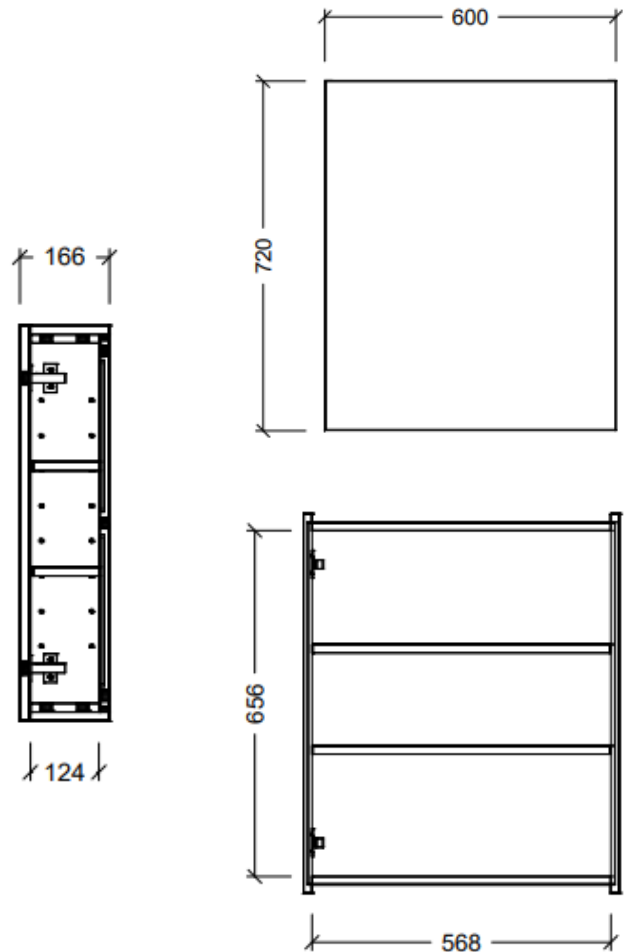

Harmony Bassini 600mm Shaving Cabinet

INCLUSIONS

- Classic white interior with two adjustable melamine shelves per section
- Durable soft-close doors
- Stylish all glass look – mirror to edge.
- 5 Year Warranty on every cabinet
- 100% Australian Made