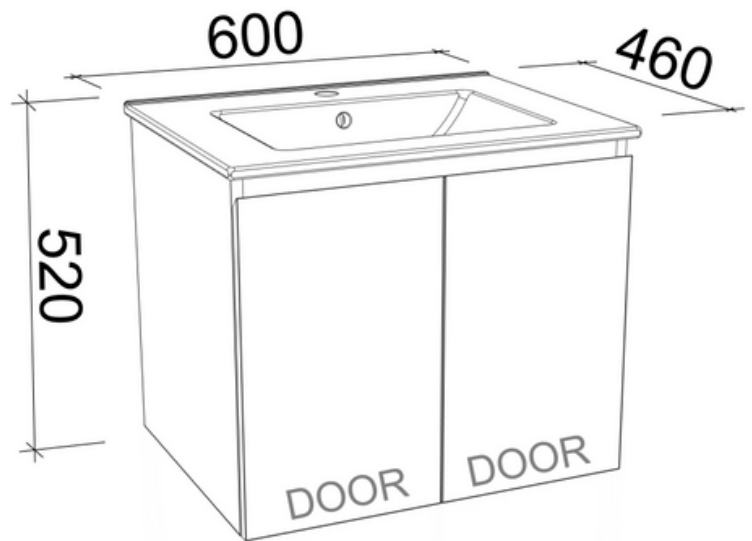

Harmony Bassini 600mm Wall Hung Vanity

ALPHA CERAMIC VANITY TOP

Ceramic vanity tops use porcelain ceramic moulding techniques for a traditional look and feel.

- Basins come with 1TH only
- Strong, fully glazed ceramic
- Internal Overflow
- 5 year warranty
- Plug and waste, not included