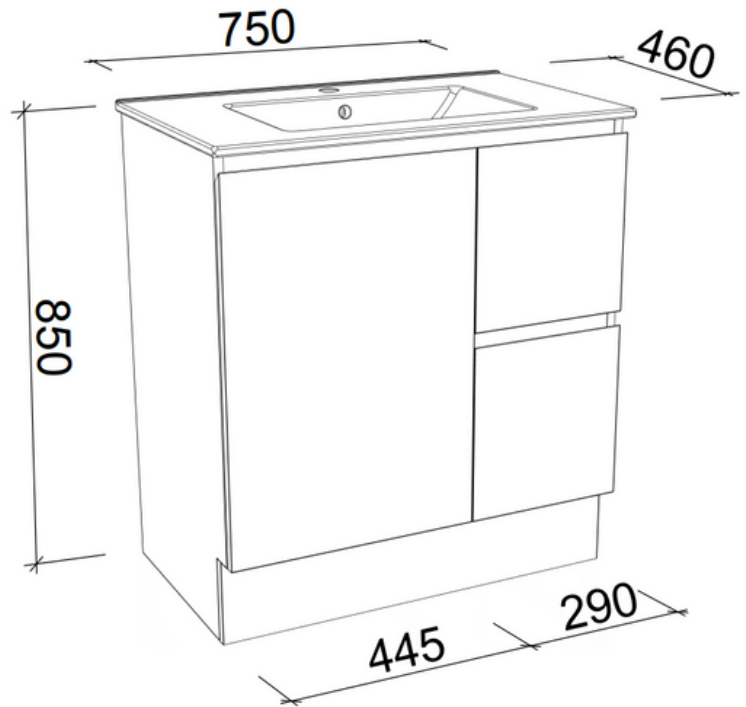

HARMONY BASSINI

by Timberline

Harmony Bassini 750mm Floor Standing 1 Door 2 Drawer Vanity

ALPHA CERAMIC VANITY TOP

Ceramic vanity tops use porcelain ceramic moulding techniques for a traditional look and feel.

- Basins come with 1TH only
- Strong, fully glazed ceramic
- Internal Overflow
- 5 year warranty
- Plug and waste, not included

INCLUSIONS

- Durable steel runners with soft-close fittings
- Classic white cabinet interior, made from melamine, these interiors are durable and easy to clean
- 5 Year Warranty on every vanity cabinet
- 100% Australian Made
- Mix & Match your cabinet colour and handle selections