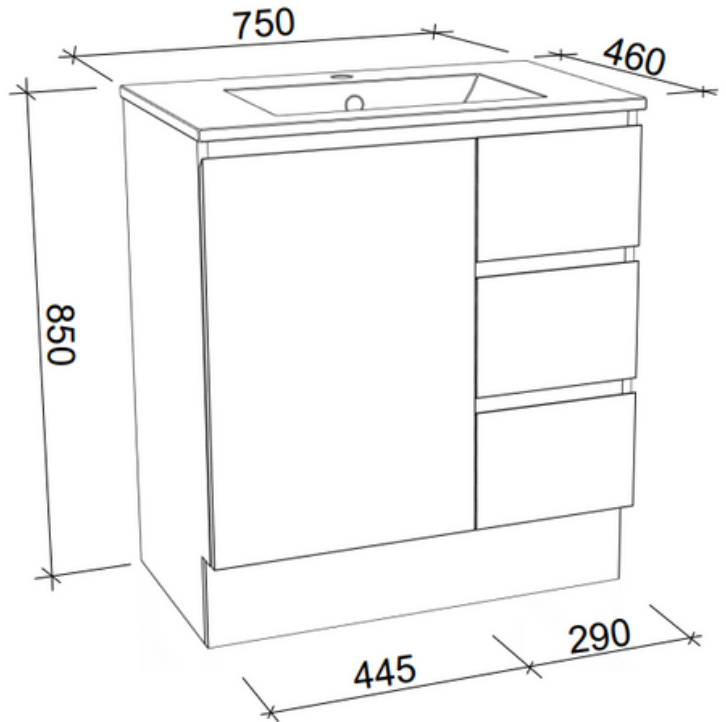

## Harmony Bassini 750mm Floor Standing 1 Door 3 Drawer Vanity