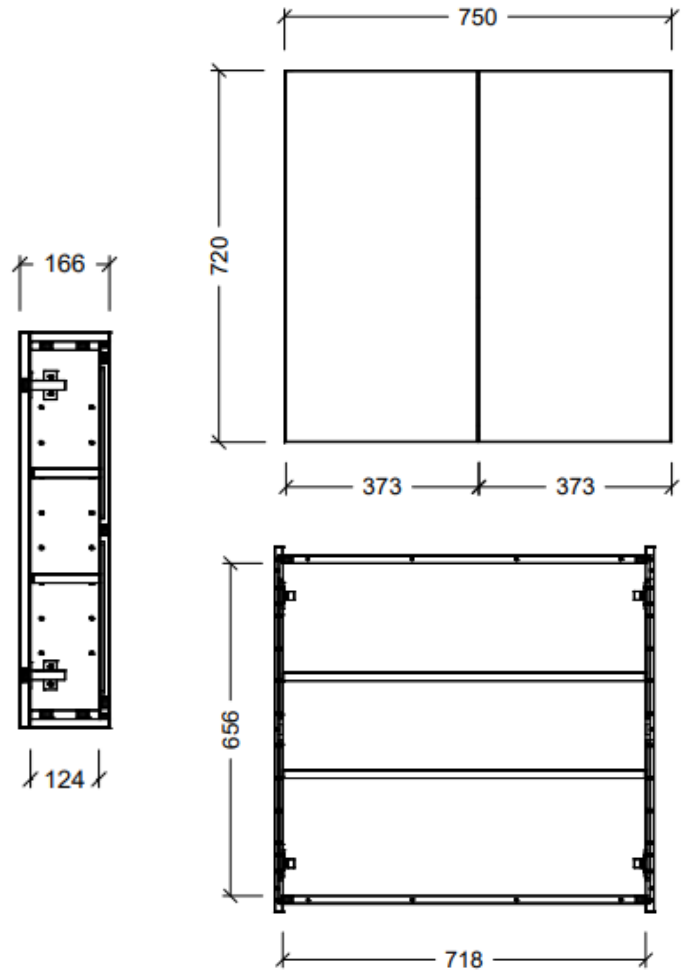

Harmony Bassini 750mm Shaving Cabinet

INCLUSIONS

- Classic white interior with two adjustable melamine shelves per section
- Durable soft-close doors
- Stylish all glass look – mirror to edge.
- 5 Year Warranty on every cabinet
- 100% Australian Made