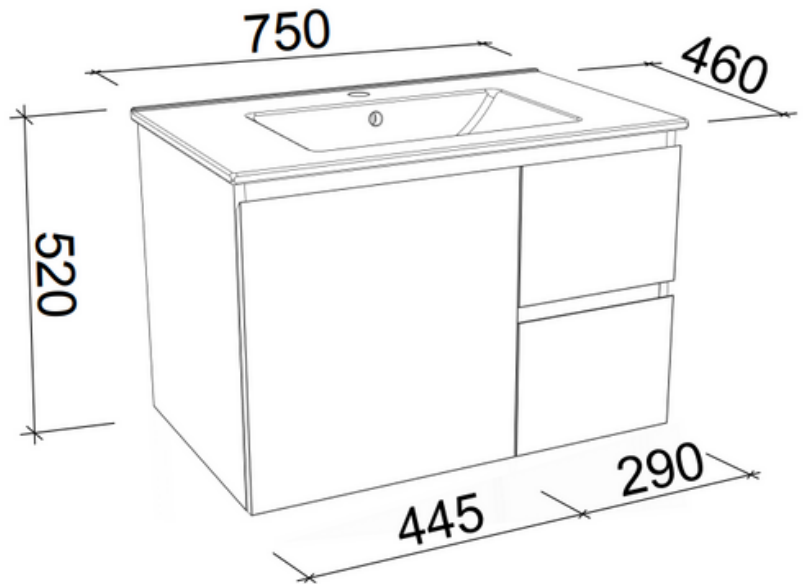

Harmony Bassini 750mm Wall Hung Vanity

ALPHA CERAMIC VANITY TOP

Ceramic vanity tops use porcelain ceramic moulding techniques for a traditional look and feel.

- Basins come with 1TH only
- Strong, fully glazed ceramic
- Internal Overflow
- 5 year warranty
- Plug and waste, not included