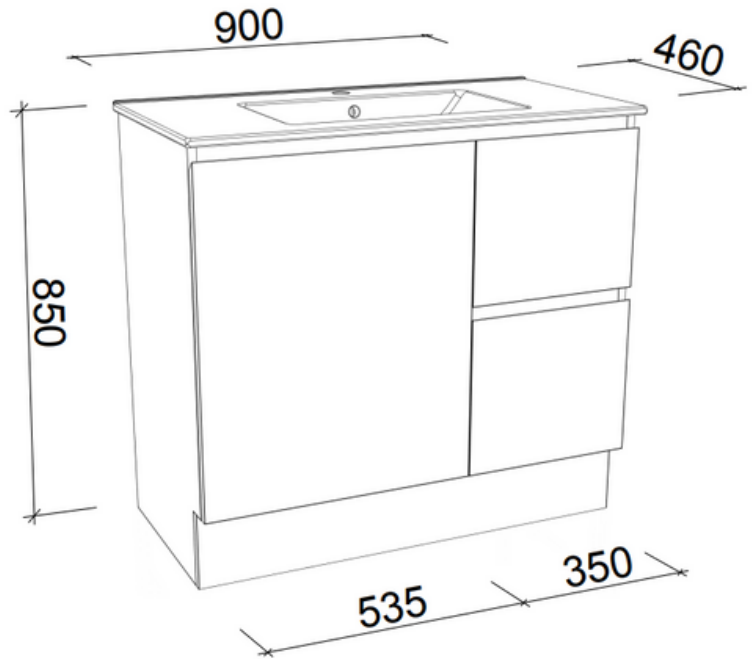

## Harmony Bassini 900mm Floor Standing 1 Door 2 Drawer Vanity