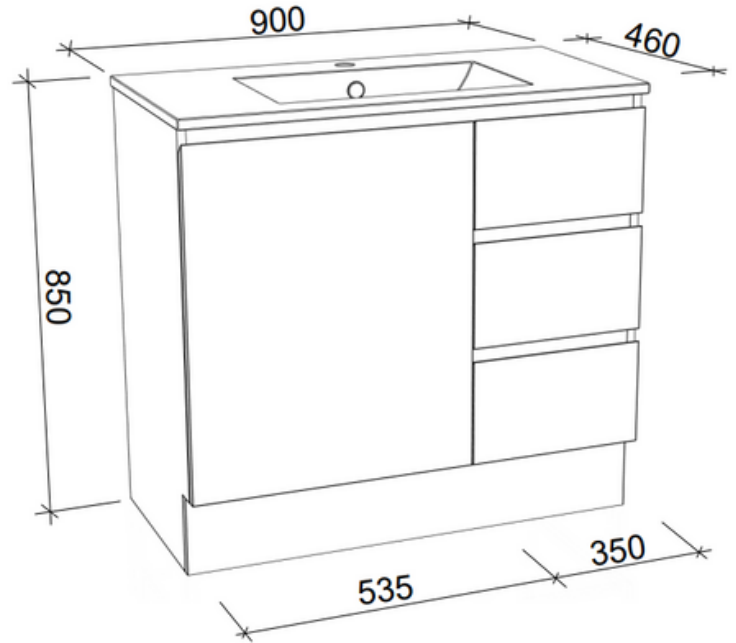

HARMONY BASSINI

by Timberline

Harmony Bassini 900mm Floor Standing 1 Door 3 Drawer Vanity

ALPHA CERAMIC VANITY TOP

Ceramic vanity tops use porcelain ceramic moulding techniques for a traditional look and feel.