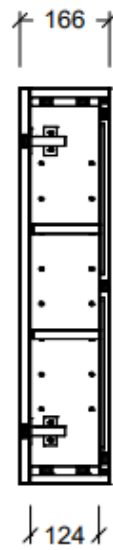

Harmony Bassini 900mm Shaving Cabinet

COLOUR OPTIONS

Prime Oak Woodmatt

Tasmanian Oak Woodmatt

White Satin

White Gloss

INCLUSIONS

- Classic white interior with two adjustable melamine shelves per section
- Durable soft-close doors
- Stylish all glass look – mirror to edge.
- 5 Year Warranty on every cabinet
- 100% Australian Made