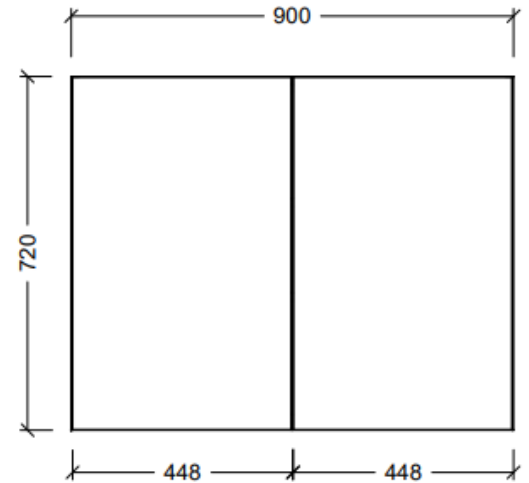

Harmony Bassini 900mm Shaving Cabinet

COLOUR OPTIONS

Prime Oak Woodmatt

Tasmanian Oak Woodmatt

White Satin

White Gloss

INCLUSIONS

- Classic white interior with two adjustable melamine shelves per section
- Durable soft-close doors
- Stylish all glass look – mirror to edge.
- 5 Year Warranty on every cabinet
- 100% Australian Made