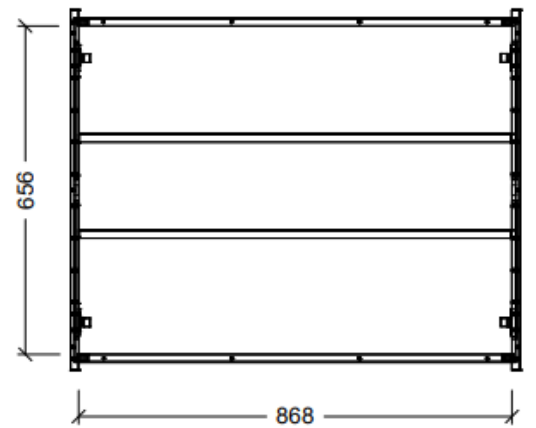

Harmony Bassini 900mm Shaving Cabinet

COLOUR OPTIONS

Prime Oak Woodmatt

Tasmanian Oak Woodmatt

White Satin

White Gloss

INCLUSIONS

- Classic white interior with two adjustable melamine shelves per section
- Durable soft-close doors
- Stylish all glass look – mirror to edge.
- 5 Year Warranty on every cabinet
- 100% Australian Made