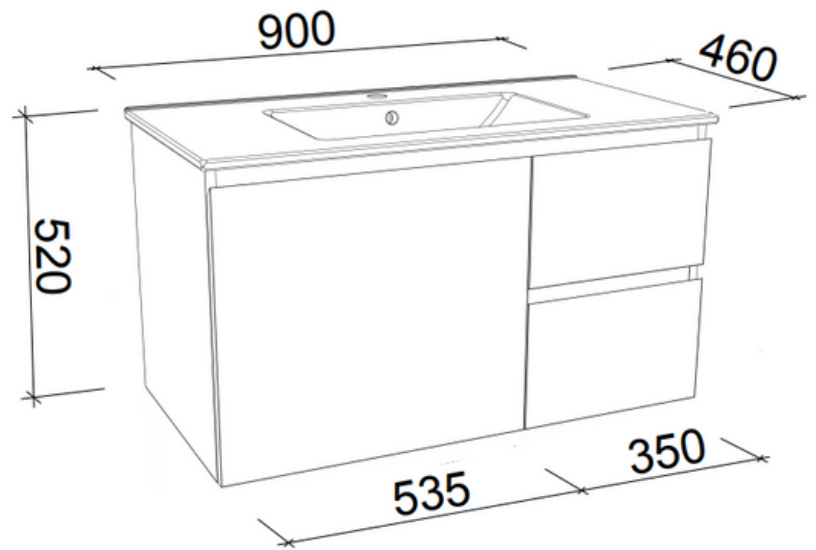

## Harmony Bassini 900mm Wall Hung Vanity