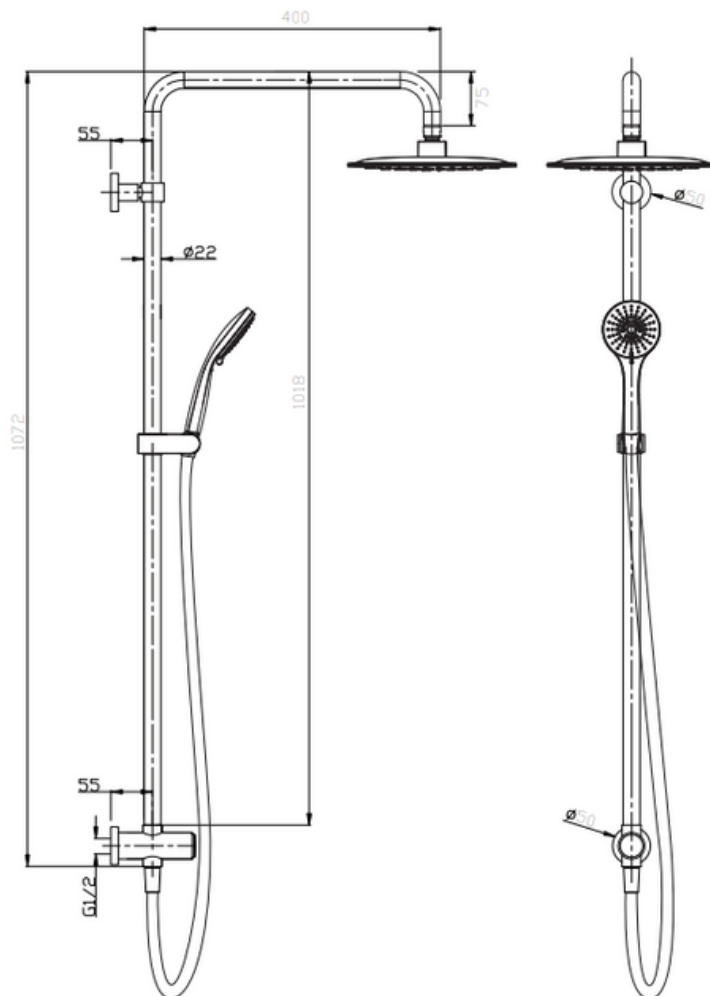

CODE

- BA0102CP - Chrome
- BA0102MB - Matte Black

Created by designers with 25 years of shower innovation experience.

AQUAS deliver premium high-quality fixtures that are built to last you for years to come.

- WELS 4 Star - 7.5L/min
- Available in Chrome & Matte Black
- 15 Year Warranty

INCLUDES

- One push positioning slider
- Adjusted easily by a single hand
- Aquas Air, for a full shower experience
- A push button on the 100mm hand shower to easily move between 3 shower functions
- 3 Functions - Rainspray, massage & combined spray
- 230mm ABS Air Injected Overhead Shower
- Integrated Bottom inlet with a push button diverter