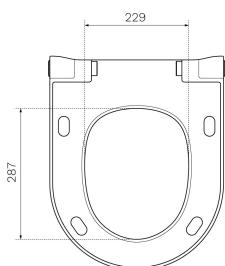

TOP VIEW

SIDE VIEW

BOTTOM VIEW

Sway D2 Soft Close Seat (Pressalit)

PN5620, PN5620.01, PN5620.22

The [Pressalit](#) toilet seat brings Scandinavian luxury into the bathroom, with highly functional, elegantly designed and visually appealing toilet seat ideal for virtually any setting. Soft Close, Slim profile, Easy Lift-off hinges, Antibacterial Polygiene.

Product type	Toilets
Brand	Pressalit
Collection	Pressalit
Range	Design
Designers	Pressalit
WxDxH	359mm x 454mm x 78mm
Colour / Finish	<div style="display: flex; justify-content: space-around; align-items: center;"> <div style="text-align: center;">  <p>Gloss White</p> </div> <div style="text-align: center;">  <p>Matt White</p> </div> <div style="text-align: center;">  <p>Matt Black</p> </div> </div>
Material	Colour Ingrained Duroplast
Seat	Pressalit Sway D2 Soft Close Seat (PN5620.XX)