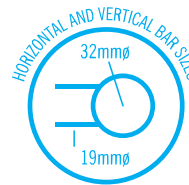

# Thermorail Ladder Towel Rails 240V

Electric Heated Towel Rails for use in bathrooms

This rail has Multiflex wiring which means that there is a connection point on both the left and right hand side of the rail and the lead can be connected to either side. Being a dry element rail, this can be mounted either way up meaning the wiring can be from any of the four mounting points.

Stock Code	Finish	Size (mm)	Output (W)	No. of Bars
SR44M	Chrome	W600 x H800 x D122	80 Watts	7
SR44MBB	Brushed Brass	W600 x H800 x D122	80 Watts	7
SR44MBN	Brushed Nickel	W600 x H800 x D122	80 Watts	7
SR44MB	Matte Black	W600 x H800 x D122	100 Watts	7
SRB44M	Brushed	W600 x H800 x D122	80 Watts	7
BS44MW	Satin White	W600 x H800 x D122	80 Watts	7
SR44MBG	Brushed Gold	W600 x H800 x D122	80 Watts	7
SR44MRG	Polished Rose Gold	W600 x H800 x D122	80 Watts	7
SRMGM	Gun Metal	W600 x H800 x D122	80 Watts	7