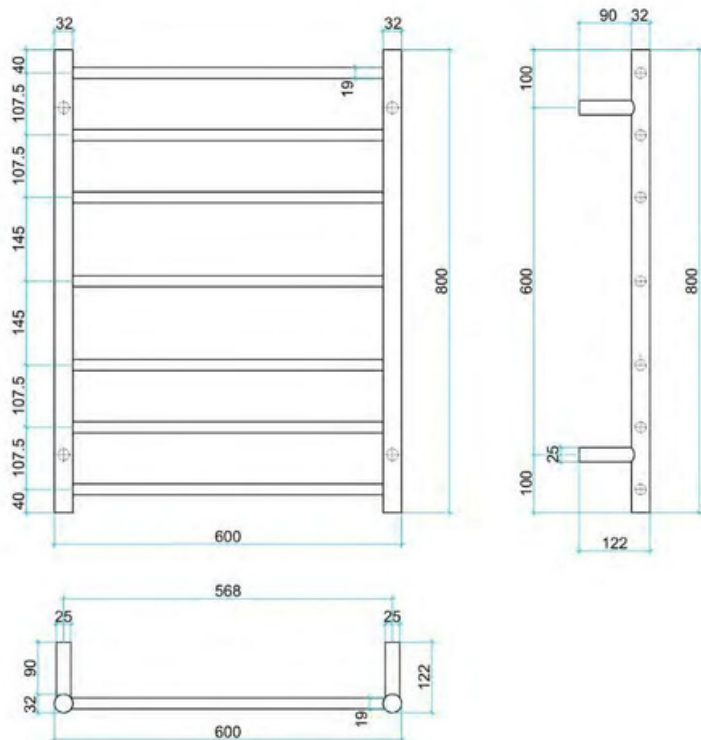

# Thermorail Ladder Towel Rails 240V

Electric Heated Towel Rails for use in bathrooms

This rail has Multiflex wiring which means that there is a connection point on both the left and right hand side of the rail and the lead can be connected to either side. Being a dry element rail, this can be mounted either way up meaning the wiring can be from any of the four mounting points.

Stock Code	Finish	Size (mm)	Output (W)	No. of Bars
SR44M	Chrome	W600 x H800 x D122	80 Watts	7
SR44MBB	Brushed Brass	W600 x H800 x D122	80 Watts	7
SR44MBN	Brushed Nickel	W600 x H800 x D122	80 Watts	7
SR44MB	Matte Black	W600 x H800 x D122	100 Watts	7
SRB44M	Brushed	W600 x H800 x D122	80 Watts	7
BS44MW	Satin White	W600 x H800 x D122	80 Watts	7
SR44MBG	Brushed Gold	W600 x H800 x D122	80 Watts	7
SR44MRG	Polished Rose Gold	W600 x H800 x D122	80 Watts	7
SRMGM	Gun Metal	W600 x H800 x D122	80 Watts	7

**Please note:** Specifications are for information purposes only. Whilst every effort has been made to ensure the product specifications are accurate, due to continuing product development and improvement the specifications are subject to change. Specifications can be used to rough in and fit timber supports in the wall however we recommend no holes are drilled without having the product on site or verifying the details with the manufacturer. Thermogroup cannot be held liable or responsible for errors due to updated specifications