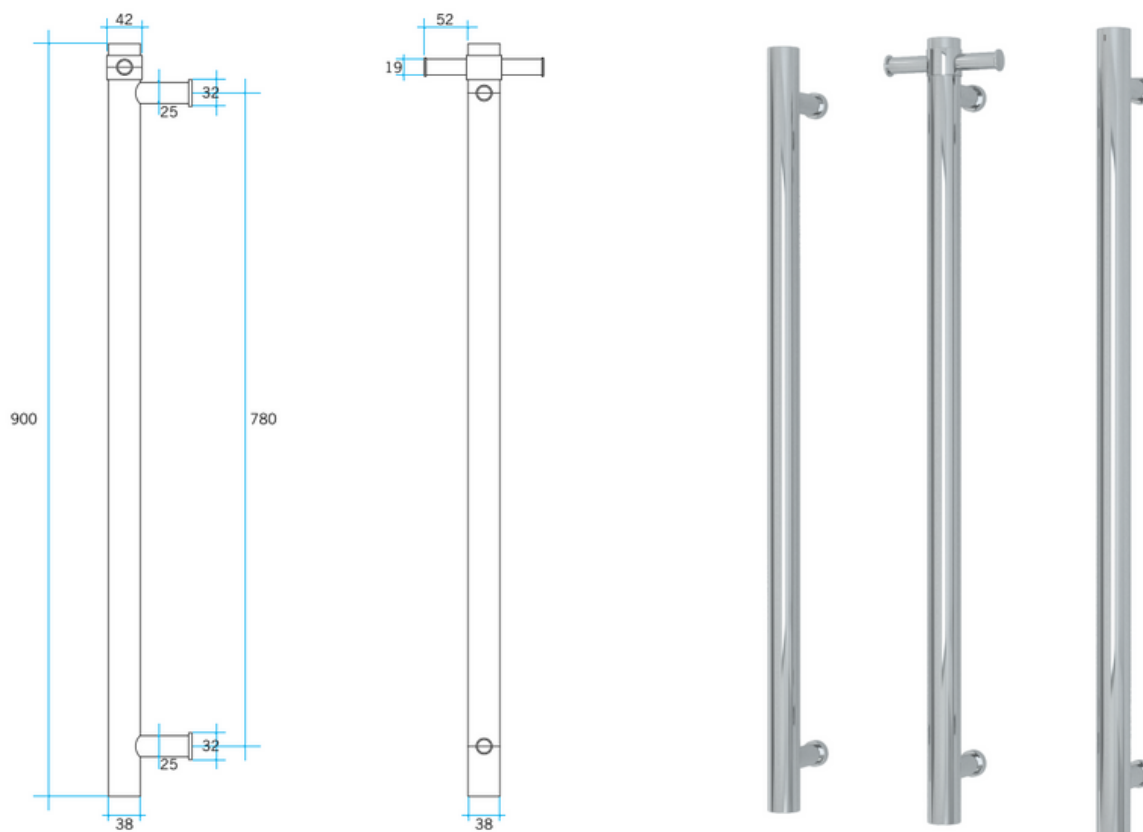

Thermorail Towel Rails 12V

Electric Heated Towel Rails for use in bathrooms

Rails are sold individually. Hooks are removable.

Stock Code	Finish	Size (mm)	Output (W)	No. of Bars
VS900H	Chrome	W142 x H900 x D100	30 Watts	1
VS900HBB	Brushed Brass	W142 x H900 x D100	30 Watts	1
VS900HBN	Brushed Nickel	W142 x H900 x D100	30 Watts	1
VS900HB	Matte Black	W142 x H900 x D100	30 Watts	1
VS900HBR	Brushed	W142 x H900 x D100	30 Watts	1
VS900HSW	Satin White	W142 x H900 x D100	30 Watts	1
VS900HBG	Brushed Gold	W142 x H900 x D100	30 Watts	1
VS900HGM	Gun Metal	W142 x H900 x D100	30 Watts	1
VS900HBL	Horizon Blue	W142 x H900 x D100	30 Watts	1
VS900HLS	Lilac Satin	W142 x H900 x D100	30 Watts	1
VS900HDP	Dusty Pink	W142 x H900 x D100	30 Watts	1

Please note: Specifications are for information purposes only. Whilst every effort has been made to ensure the product specifications are accurate, due to continuing product development and improvement the specifications are subject to change. Specifications can be used to rough in and fit timber supports in the wall however we recommend no holes are drilled without having the product on site or verifying the details with the manufacturer. Thermogroup cannot be held liable or responsible for errors due to updated specifications