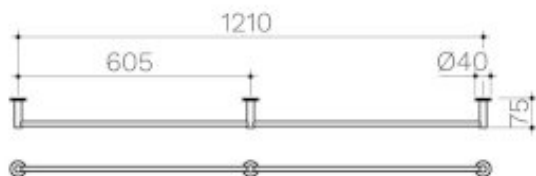

The below products have been shared with you through the Caroma Specify website.

Visit specify.caroma.com.au to find more inspirational and innovative bathroom products.

CLARK

ROUND SINGLE TOWEL RAIL 1200MM

Looking for a new place to 'hang'? You'll love our CLARK towel rails. Available in different lengths to fit your space. - 1250mm total width, 75mm projection from wall when assembled - 3 x point fixing for extra stability throughout length. - Metal construction for durability - Australian designed & engineered - Available in Matte Black or Chrome finishes

- Matte Black • Metal construction

PRODUCT CODES

| | |
|--|----------|
| CL60022.B Round Single Towel Rail 1200mm - Matte Black | \$66.88* |
| CL60022.C Round Single Towel Rail 1200mm - Chrome | \$66.88* |