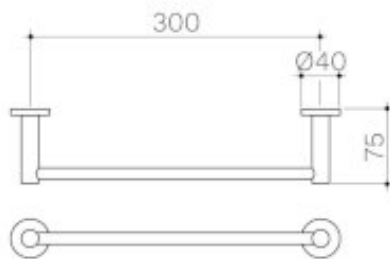

The below products have been shared with you through the Caroma Specify website.

Visit specify.caroma.com.au to find more inspirational and innovative bathroom products.

CLARK

ROUND SINGLE TOWEL RAIL 300MM

Looking for a new place to 'hang'? You'll love our CLARK towel rails. Available in different lengths to fit your space. - 340mm total width, 75mm projection from wall when assembled - Metal construction for durability - Australian designed & engineered - Available in Matte Black, Chrome or Brushed Nickel

- Chrome • Metal construction

PRODUCT CODES

CL60019.C	Round Single Towel Rail 300mm - Chrome	\$39.23*
CL60019.BN	Round Single Towel Rail 300mm - Brushed Nickel	\$40.01*
CL60019.B	Round Single Towel Rail 300mm - Matte Black	\$39.23*